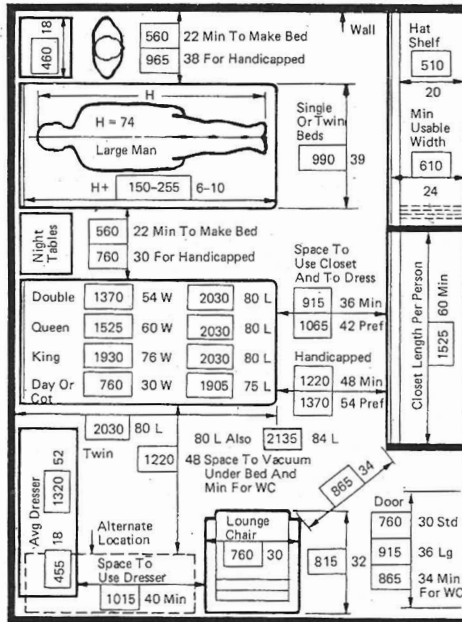

DINING SPACE

LIVING SPACE

OFFICE SPACE

KITCHEN WORK SPACE

SLEEPING SPACE

BATH SPACE

Male and female standing heights (including shoes):	1905 75.0	1790 70.4	large = 97.5 percentile	includes 95% U.S. adults
	1775 69.8	1665 65.5	average = 50 percentile	
	1640 64.6	1540 60.6	small = 2.5 percentile	

English Beds: Small Single 900 x 1900; New Std. Single 1000 x 2000; Small Double 1350 x 1900; New Std. Double 1500 x 2000

Dimensional notation system:	1000 39.3	Numbers appearing in boxes are measurements in millimeters. Numbers outside boxes are measurements in inches.
	100 3.9	
	25.4 1.0	