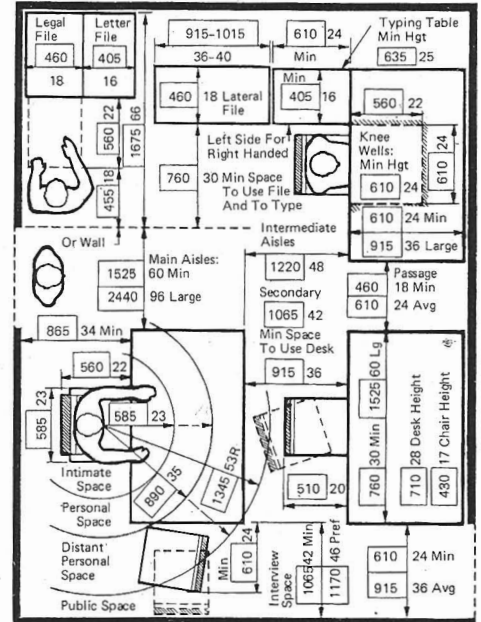

DINING SPACE

LIVING SPACE

OFFICE SPACE

KITCHEN WORK SPACE

SLEEPING SPACE

BATH SPACE

Male and female standing heights (including shoes):	1905 75.0	1790 70.4	large = 97.5 percentile	includes 95% U.S. adults
	1775 69.8	1665 65.5	average = 50 percentile	
	1640 64.6	1540 60.6	small = 2.5 percentile	

English Beds: Small Single 900 x 1900; New Std. Single 1000 x 2000; Small Double 1350 x 1900; New Std. Double 1500 x 2000

Dimensional notation system:	1000 39.3	Numbers appearing in boxes are measurements in millimeters. Numbers outside boxes are measurements in inches.
	100 3.9	
	25.4 1.0	