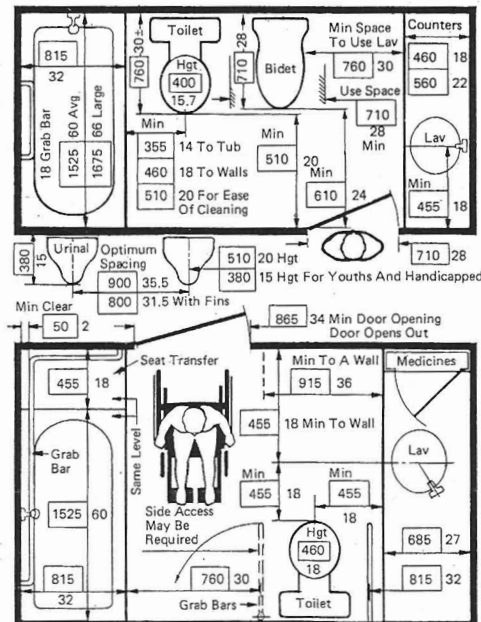

DINING SPACE

LIVING SPACE

OFFICE SPACE

KITCHEN WORK SPACE

SLEEPING SPACE

BATH SPACE

Male and female standing heights (including shoes):	1905 75.0	1790 70.4	large = 97.5 percentile	includes 95% U.S. adults
	1775 69.8	1665 65.5	average = 50 percentile	
	1640 64.6	1540 60.6	small = 2.5 percentile	

English Beds: Small Single 900 x 1900; New Std. Single 1000 x 2000; Small Double 1350 x 1900; New Std. Double 1500 x 2000

Dimensional notation system:	1000 39.3	Numbers appearing in boxes are measurements in millimeters. Numbers outside boxes are measurements in inches.
	100 3.9	
	25.4 1.0	