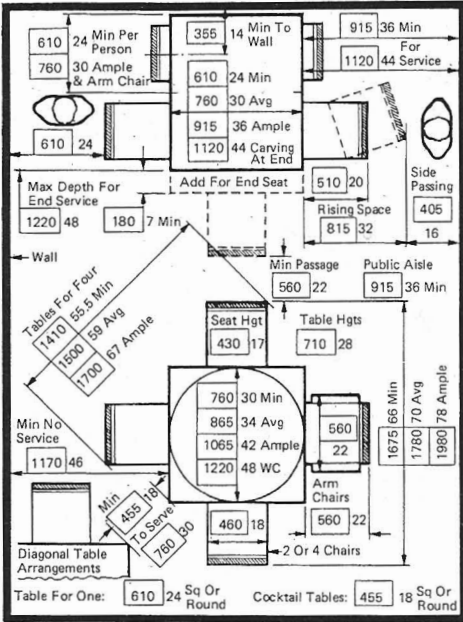

DINING SPACE

LIVING SPACE

OFFICE SPACE

KITCHEN WORK SPACE

SLEEPING SPACE

BATH SPACE

Male and female standing heights (including shoes):	1905 75.0	1790 70.4	large = 97.5 percentile	includes 95% U.S. adults
	1775 69.8	1665 65.5	average = 50 percentile	
	1640 64.6	1540 60.6	small = 2.5 percentile	

English Beds: Small Single 900 x 1900; New Std. Single 1000 x 2000; Small Double 1350 x 1900; New Std. Double 1500 x 2000

Dimensional notation system:	1000 39.3	Numbers appearing in boxes are measurements in millimeters. Numbers outside boxes are measurements in inches.
	100 3.9	
	25.4 1.0	