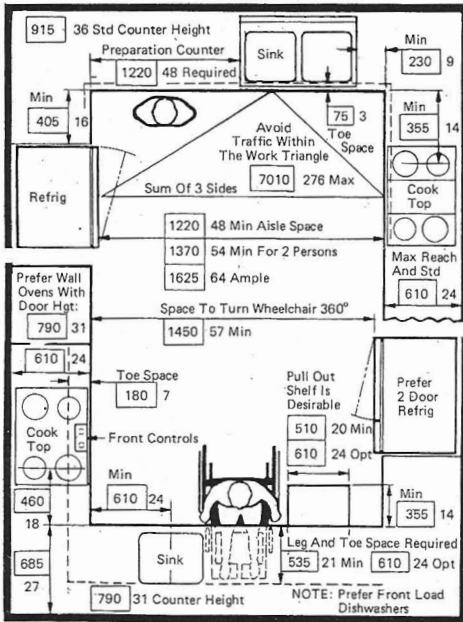

DINING SPACE

LIVING SPACE

OFFICE SPACE

KITCHEN WORK SPACE

SLEEPING SPACE

BATH SPACE

Male and female standing heights (including shoes):	1905 75.0	1790 70.4	large = 97.5 percentile	includes 95% U.S. adults
	1775 69.8	1665 65.5	average = 50 percentile	
	1640 64.6	1540 60.6	small = 2.5 percentile	

English Beds: Small Single 900 x 1900; New Std. Single 1000 x 2000; Small Double 1350 x 1900; New Std. Double 1500 x 2000

Dimensional notation system:	1000 39.3	Numbers appearing in boxes are measurements in millimeters. Numbers outside boxes are measurements in inches.
	100 3.9	
	25.4 1.0	