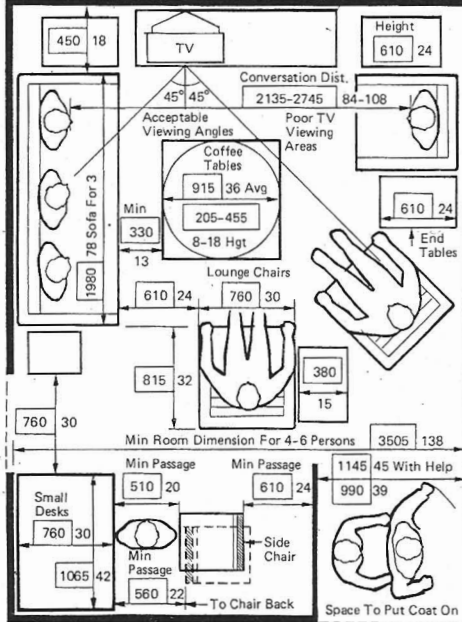

DINING SPACE

LIVING SPACE

OFFICE SPACE

KITCHEN WORK SPACE

SLEEPING SPACE

BATH SPACE

Male and female standing heights (including shoes):	1905 75.0	1790 70.4	large = 97.5 percentile	includes 95% U.S. adults
	1775 69.8	1665 65.5	average = 50 percentile	
	1640 64.6	1540 60.6	small = 2.5 percentile	

English Beds: Small Single 900 x 1900; New Std. Single 1000 x 2000; Small Double 1350 x 1900; New Std. Double 1500 x 2000

Dimensional notation system:	1000 39.3	Numbers appearing in boxes are measurements in millimeters. Numbers outside boxes are measurements in inches.
	100 3.9	
	25.4 1.0	